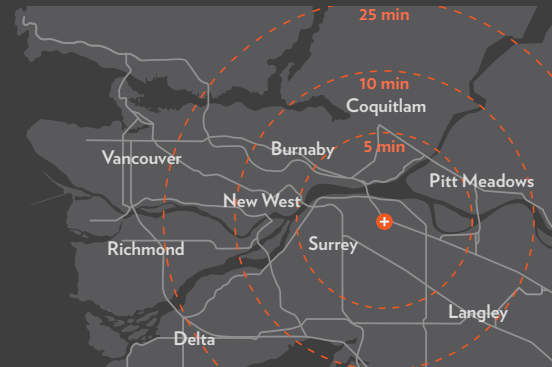

### DINE

- Guildford Station Pub
- Lee Yuen Seafood
- Hanako Japanese Restaurant
- Pho Tau Bay
- Malaysian Hut Restaurant
- Sanhao BBQ Delight
- Chui Hong Korean Chinese
- Tim Hortons
- Kambingan
- The Happy Ocean Fish & Chips
- Rasila Sweets & Restaurant
- Moxie's Grill & Bar
- Earls Restaurant
- Guildford Town Centre**  
Red Robin  
White Spot  
Boston Pizza  
Milestones

### PLAY

- Guildford Recreation & Aquatic Centre
- Anytime Fitness
- Sang Moo Tae Kwan Do School
- Landmark Cinemas

- B-Line
- Expo Line
- Millennium Line

### DRIVING TIME

### GUILDFORD LOCATION

Ideally situated on Guildford Drive just off of the Trans-Canada Highway, near major transit + commuter routes, in centrally located Guildford. Conveniently located within walking distance of schools, shopping, restaurants and recreation for everyone in the family.