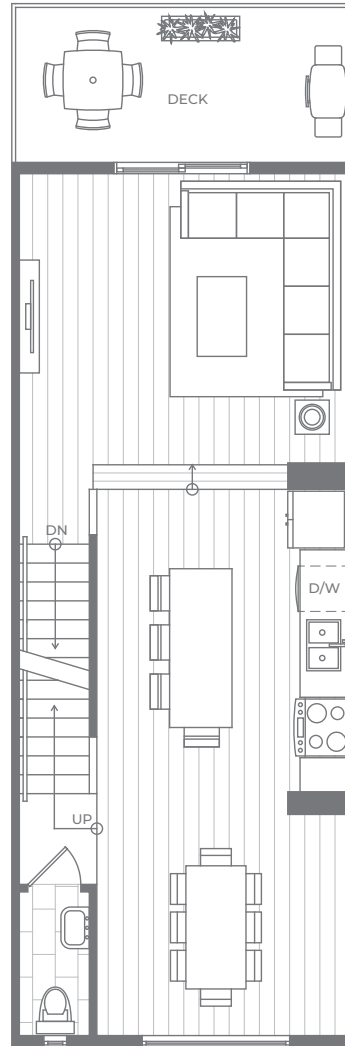

# Three Bedroom + Den

TOTAL SQ FT 1,496

INTERIOR SQ FT 1,390

DECK SQ FT 106

**FLEETWOOD VILLAGE 2**

**GROUND**

**LIVING**

**SLEEPING**