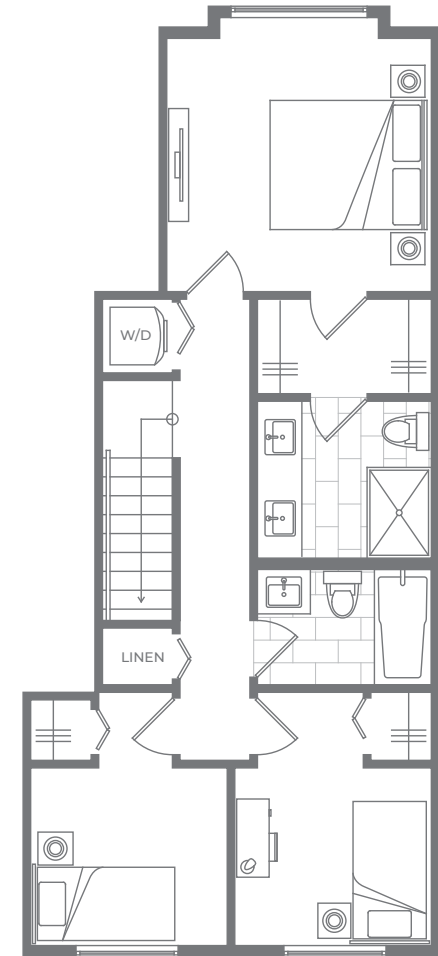

# Three Bedroom + Den

TOTAL SQ FT 1,496

INTERIOR SQ FT 1,390

DECK SQ FT 106

**FLEETWOOD VILLAGE 2**

**GROUND**

**LIVING**

**SLEEPING**