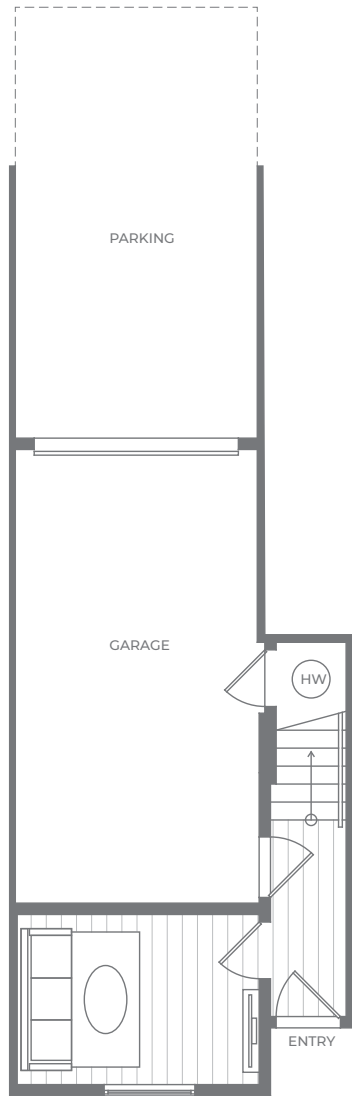

Three Bedroom + Den

TOTAL SQ FT 1,503

INTERIOR SQ FT 1,397

DECK SQ FT 106

FLEETWOOD VILLAGE 2

GROUND

LIVING

SLEEPING