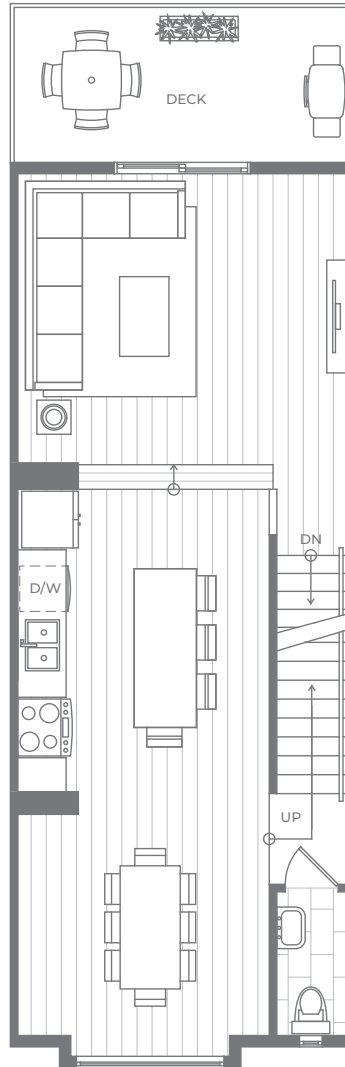

Three Bedroom + Den

TOTAL SQ FT 1,503

INTERIOR SQ FT 1,397

DECK SQ FT 106

FLEETWOOD VILLAGE 2

GROUND

LIVING

SLEEPING