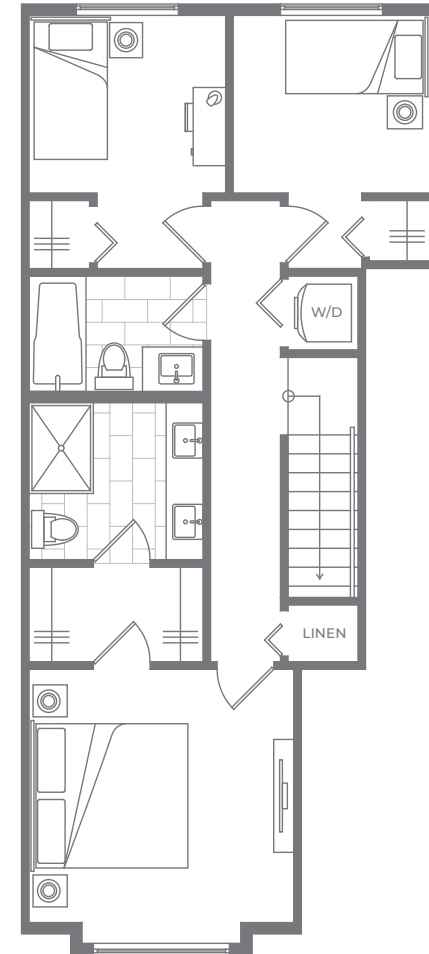

Three Bedroom + Den

TOTAL SQ FT 1,503

INTERIOR SQ FT 1,397

DECK SQ FT 106

FLEETWOOD VILLAGE 2

GROUND

LIVING

SLEEPING