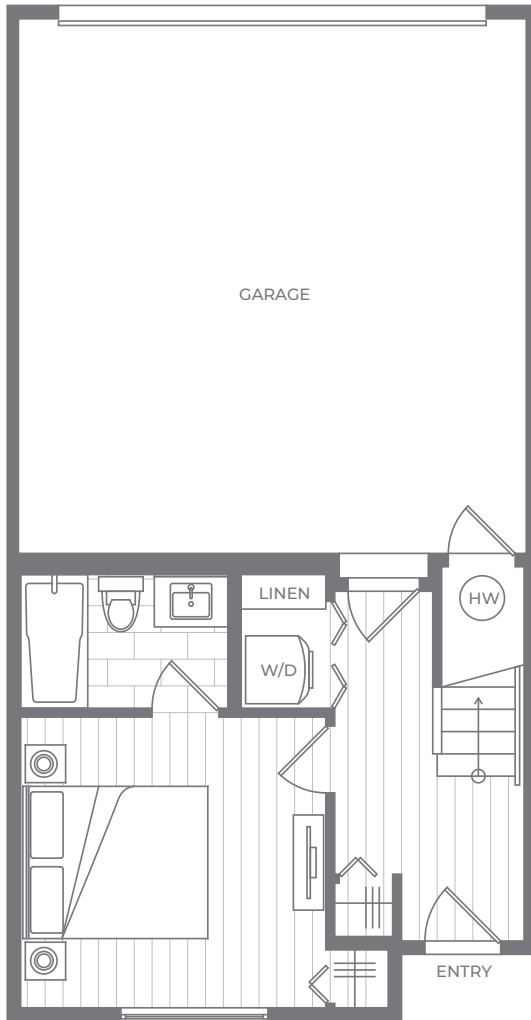

Four Bedroom

TOTAL SQ FT 1,748

INTERIOR SQ FT 1,648

COVERED DECK SQ FT 100

FLEETWOOD VILLAGE 2

YARD

GROUND

LIVING

SLEEPING