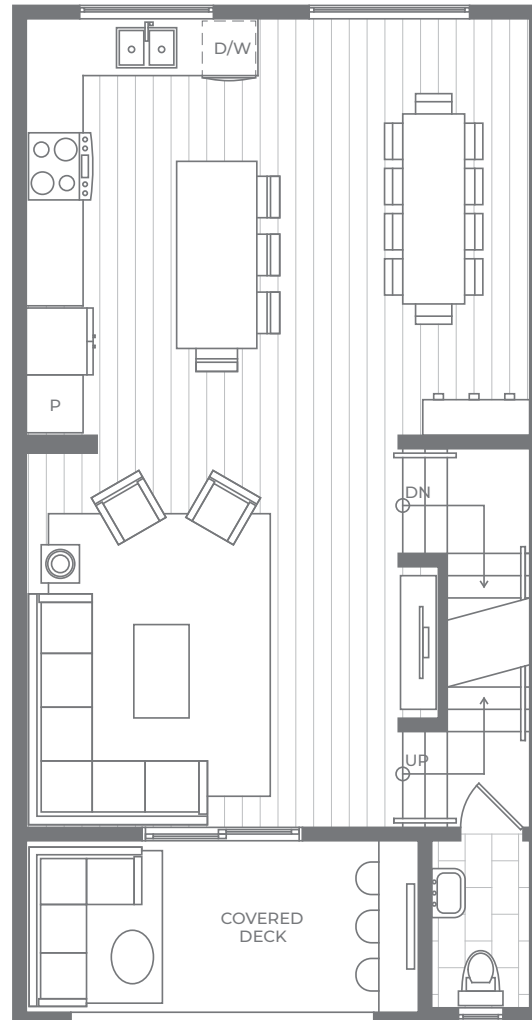

Four Bedroom

TOTAL SQ FT 1,748

INTERIOR SQ FT 1,648

COVERED DECK SQ FT 100

FLEETWOOD VILLAGE 2

YARD

GROUND

LIVING

SLEEPING