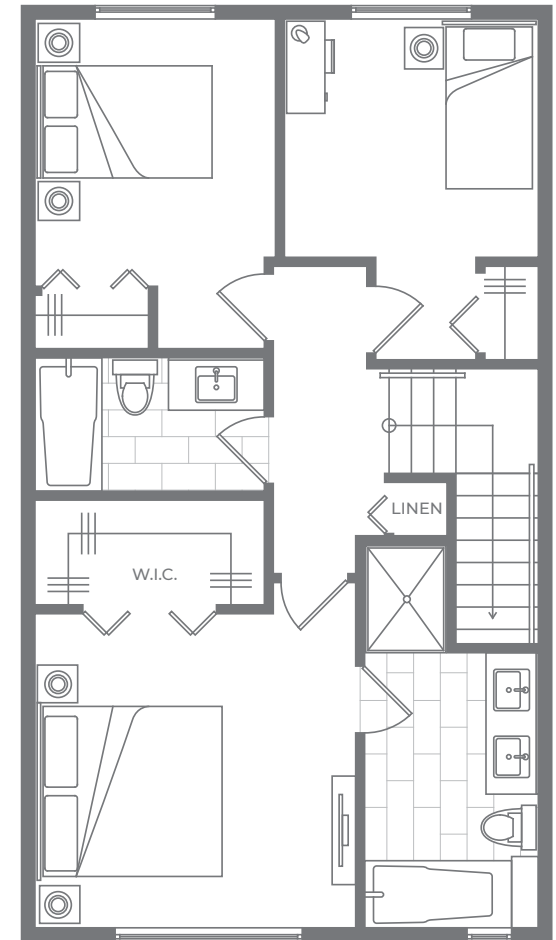

Four Bedroom

TOTAL SQ FT 1,748

INTERIOR SQ FT 1,648

COVERED DECK SQ FT 100

FLEETWOOD VILLAGE 2

YARD

GROUND

LIVING

SLEEPING