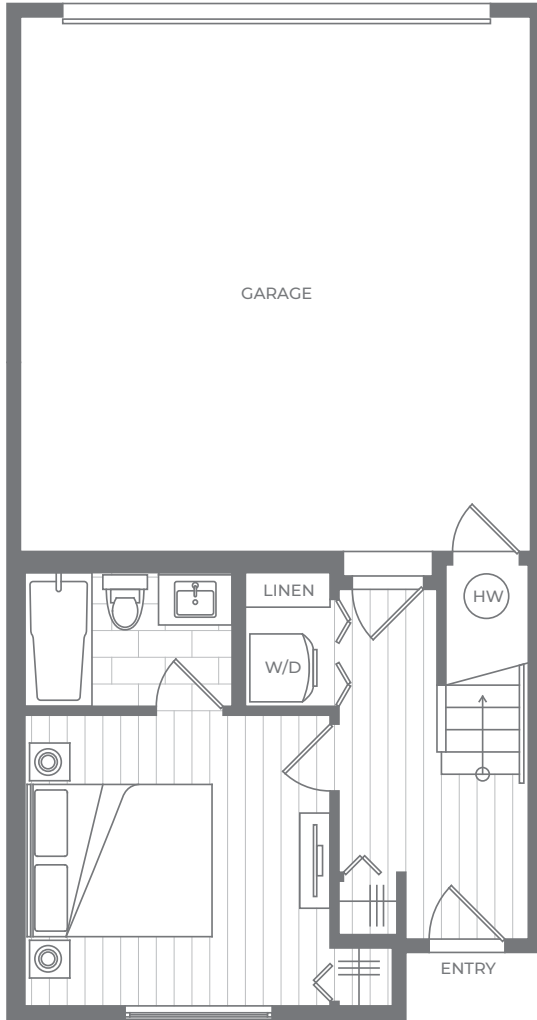

Four Bedroom

TOTAL SQ FT 1,762

INTERIOR SQ FT 1,662

COVERED DECK SQ FT 100

FLEETWOOD VILLAGE 2

YARD

GROUND

LIVING

SLEEPING