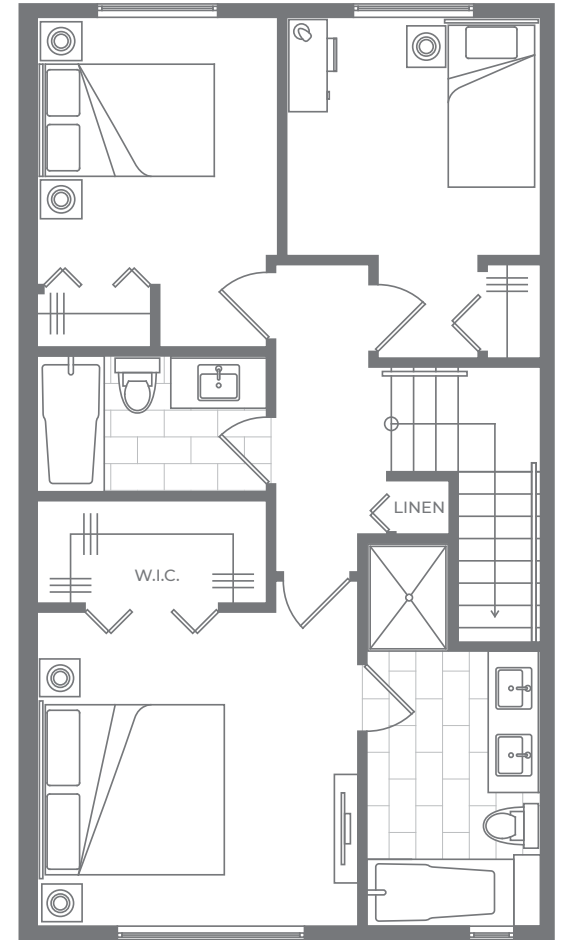

Four Bedroom

TOTAL SQ FT 1,762

INTERIOR SQ FT 1,662

COVERED DECK SQ FT 100

FLEETWOOD VILLAGE 2

YARD

GROUND

LIVING

SLEEPING