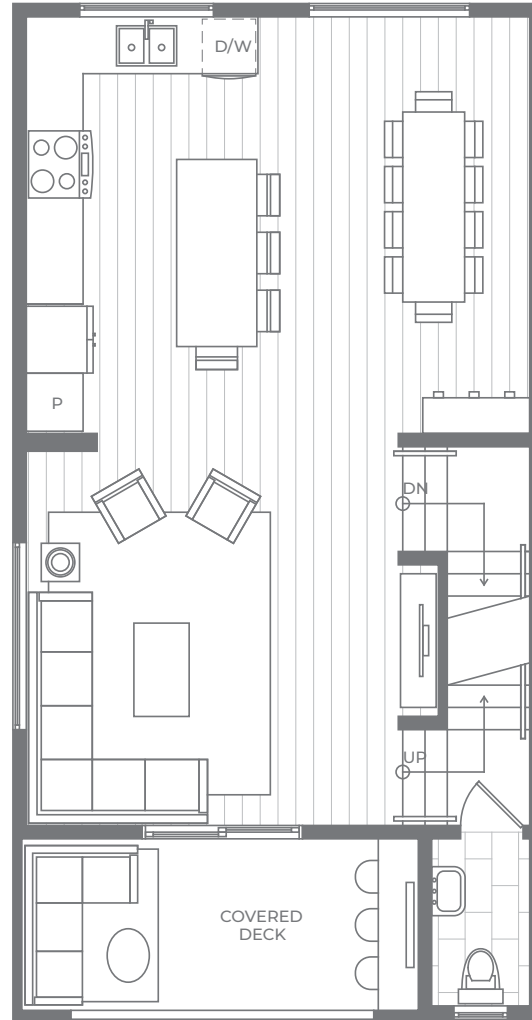

Four Bedroom

TOTAL SQ FT 1,762

INTERIOR SQ FT 1,662

COVERED DECK SQ FT 100

FLEETWOOD VILLAGE 2

YARD

GROUND

LIVING

SLEEPING