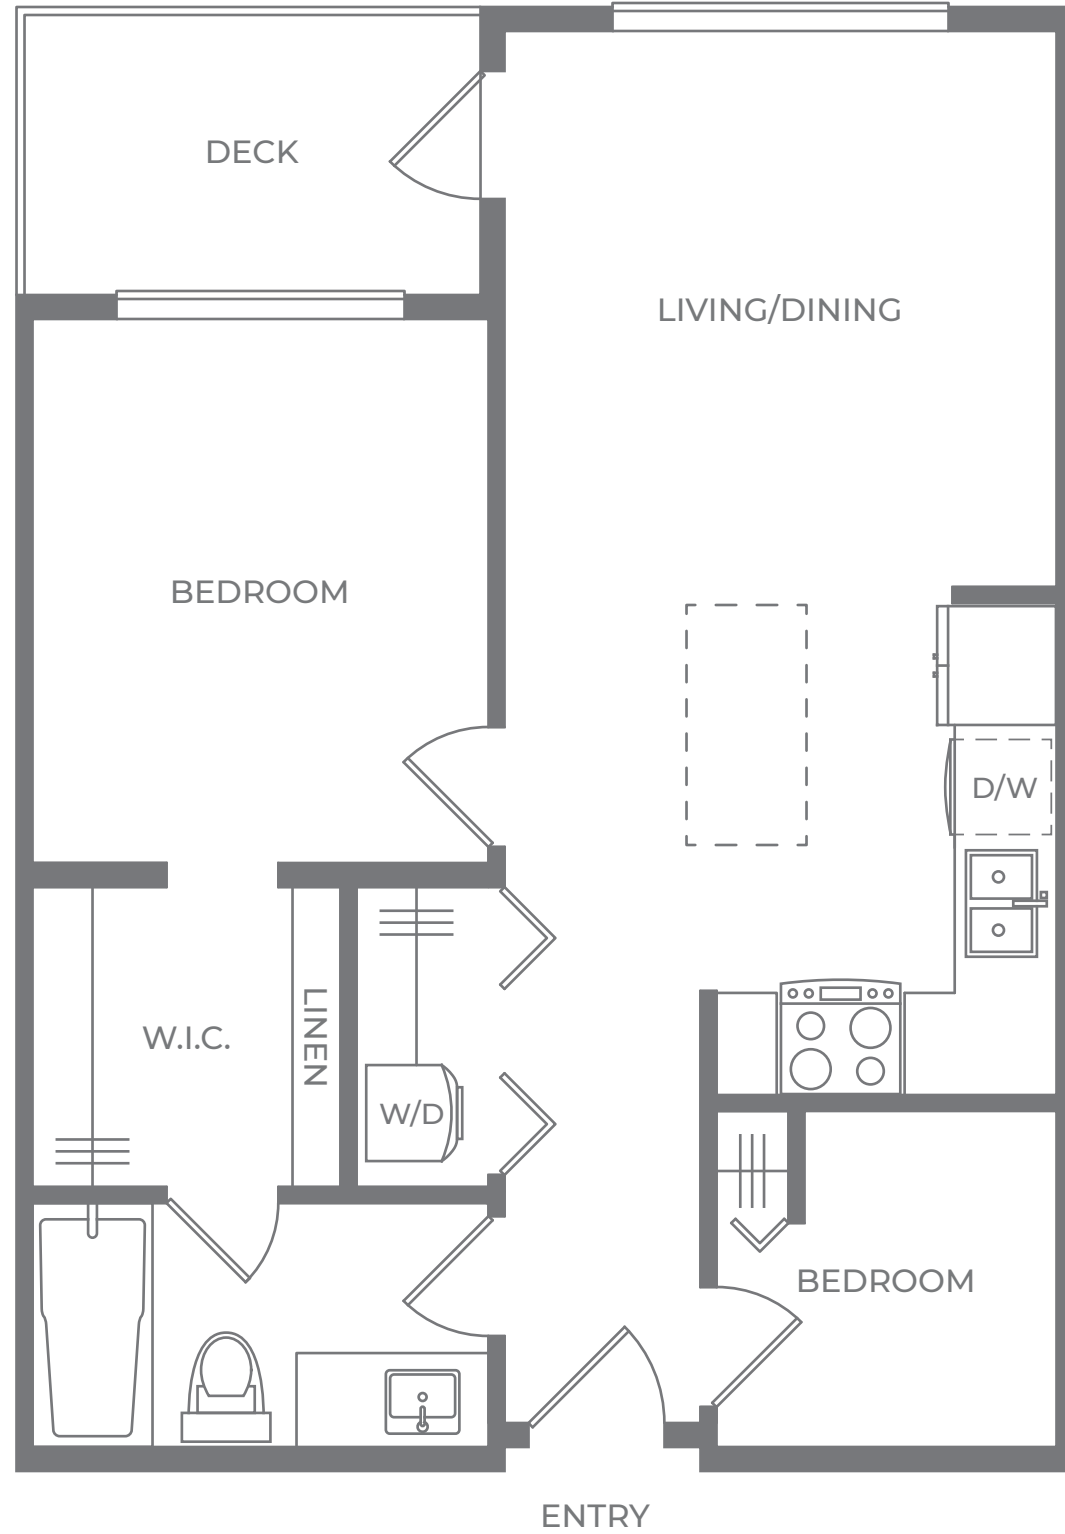

2 Bedroom (Jr)

TOTAL SQ FT 663

INTERIOR SQ FT 605

DECK SQ FT 58

BUILDING 4

FLEETWOOD VILLAGE 2

2nd Floor

Ground Floor