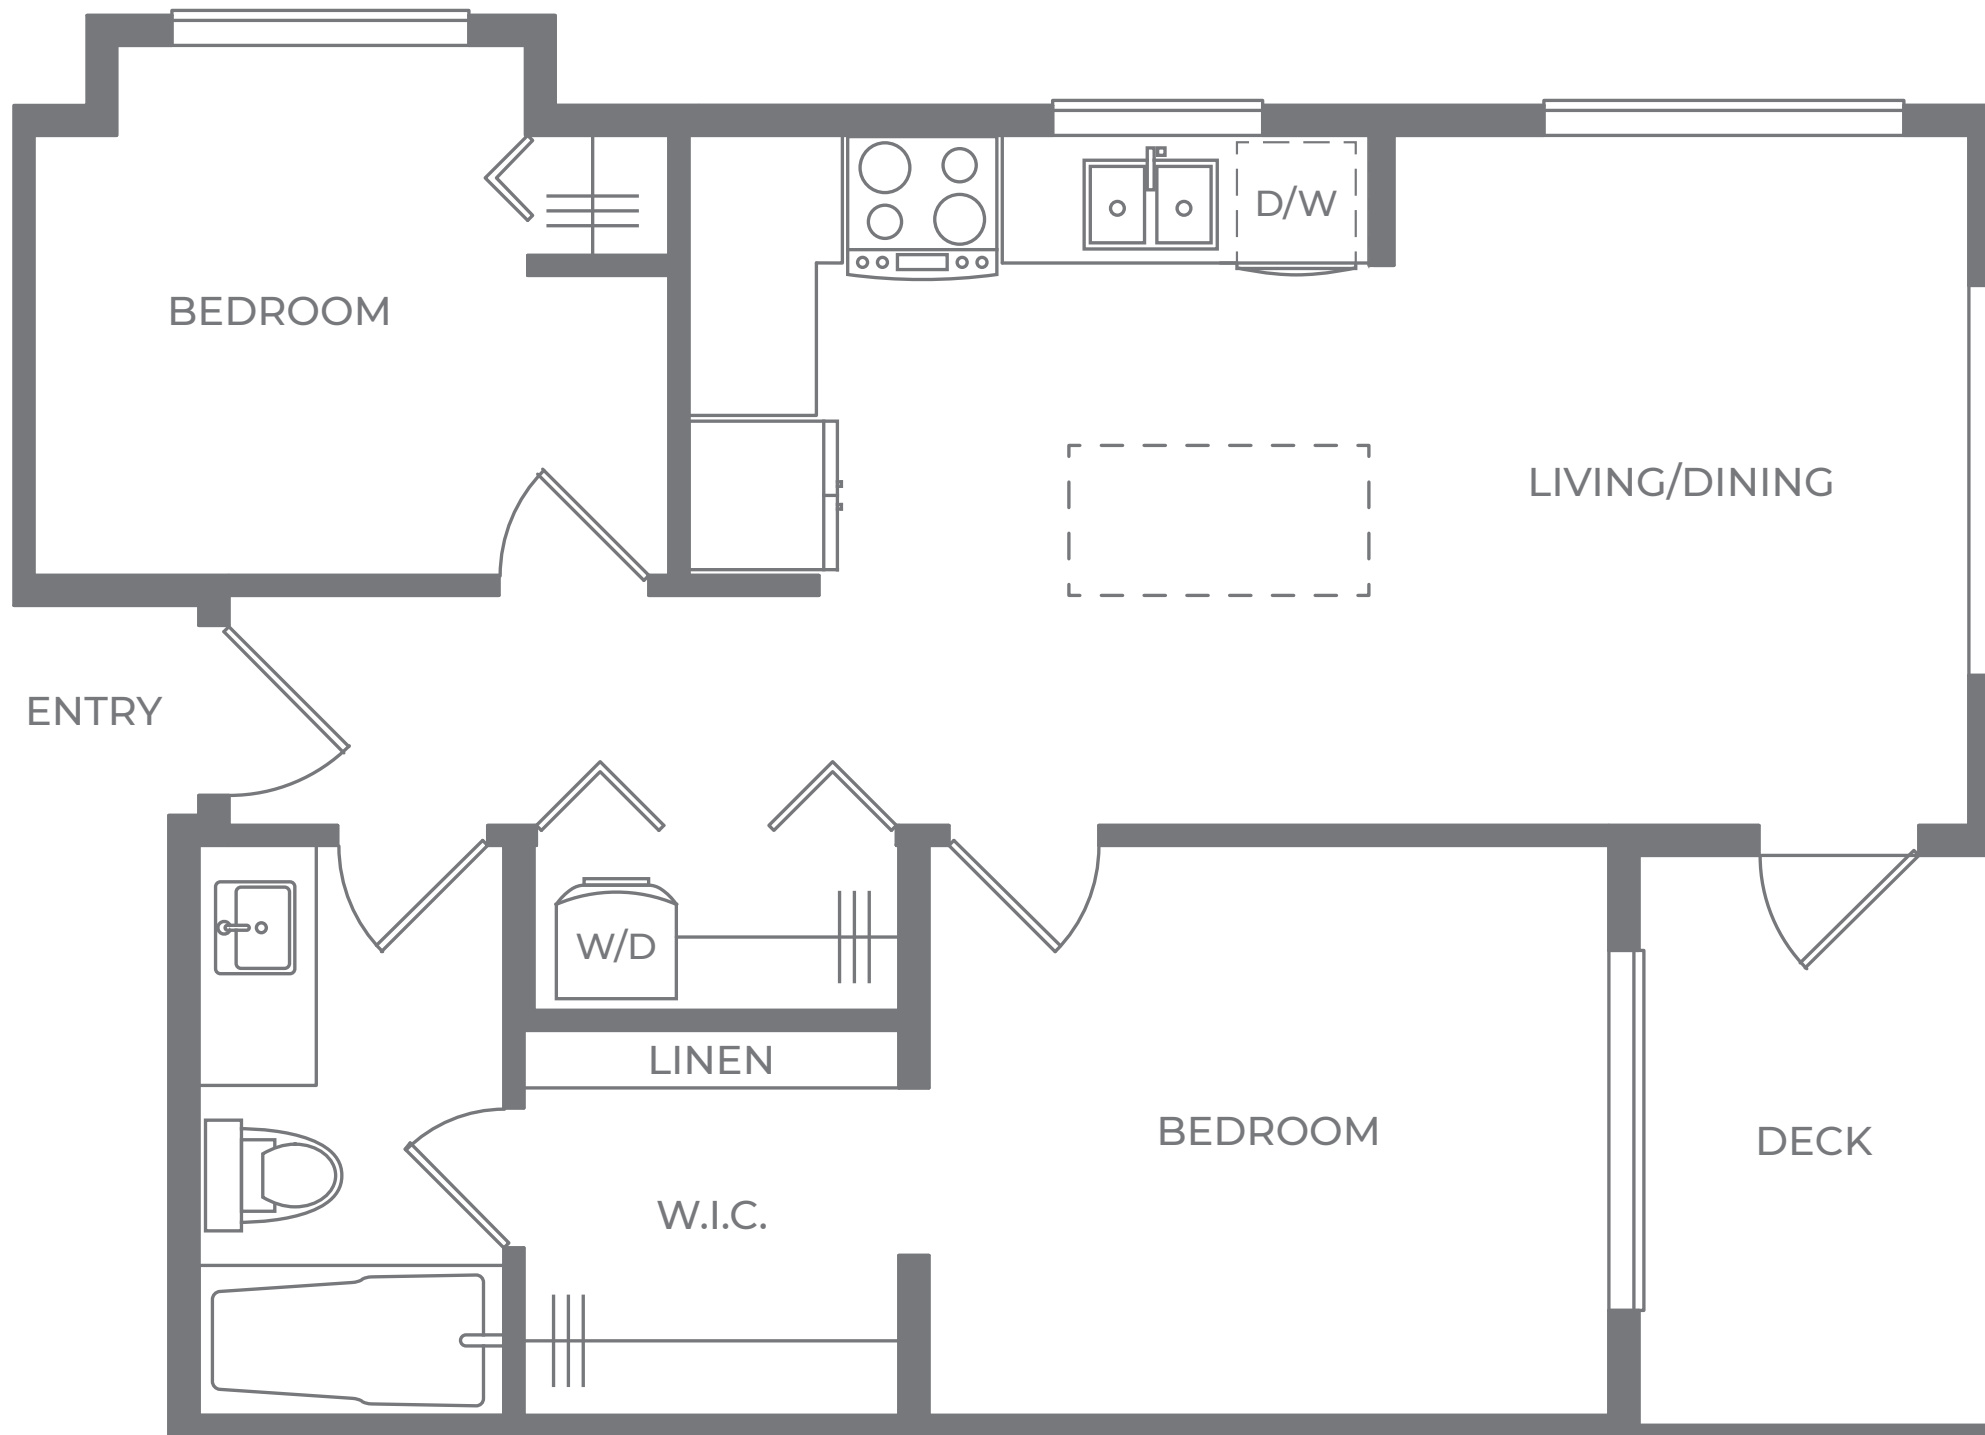

W2

2 Bedroom

TOTAL SQ FT 703

INTERIOR SQ FT 645

DECK SQ FT 58

GUILDFORD
THE
GREATEST

Select 2nd
Floor Homes